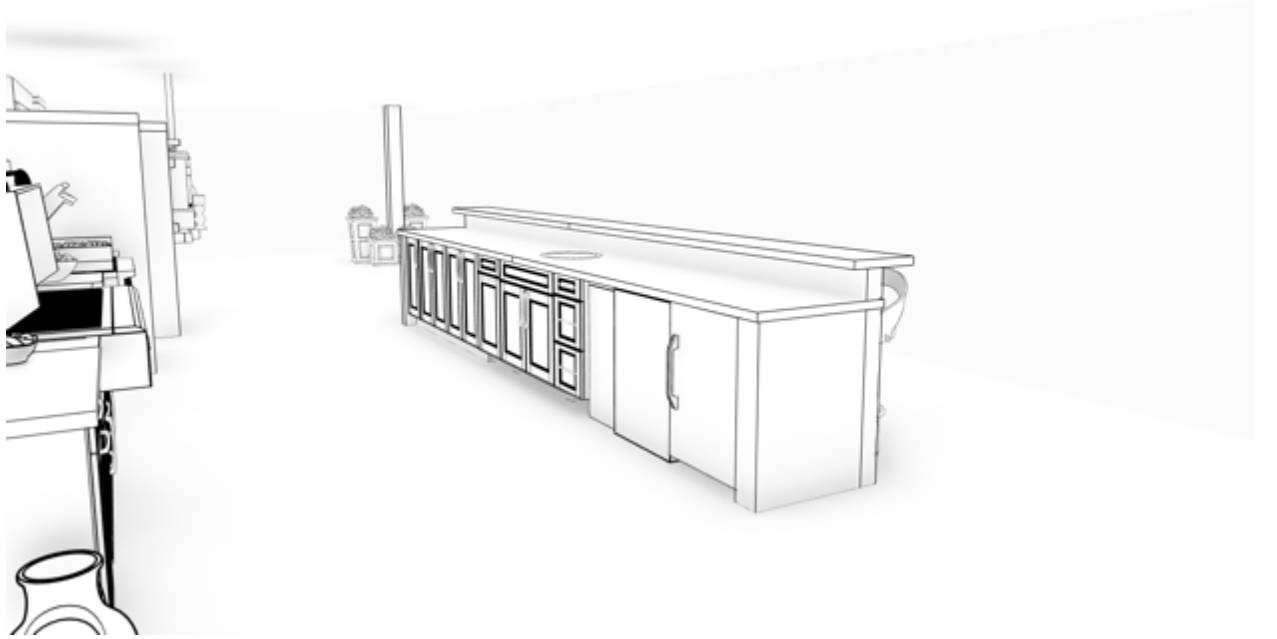

ANOMA STONE

<https://www.anomastone.com/surfaces/edge-4/>

<https://www.anomastone.com/gallery/fireplace-surround/>

The Edge, from the CROSTA collection, is inspired by the geometric textile block work forms by Frank Lloyd Wright. This timeless carved stone surface is an excellent architectural addition to both exterior and interior spaces.